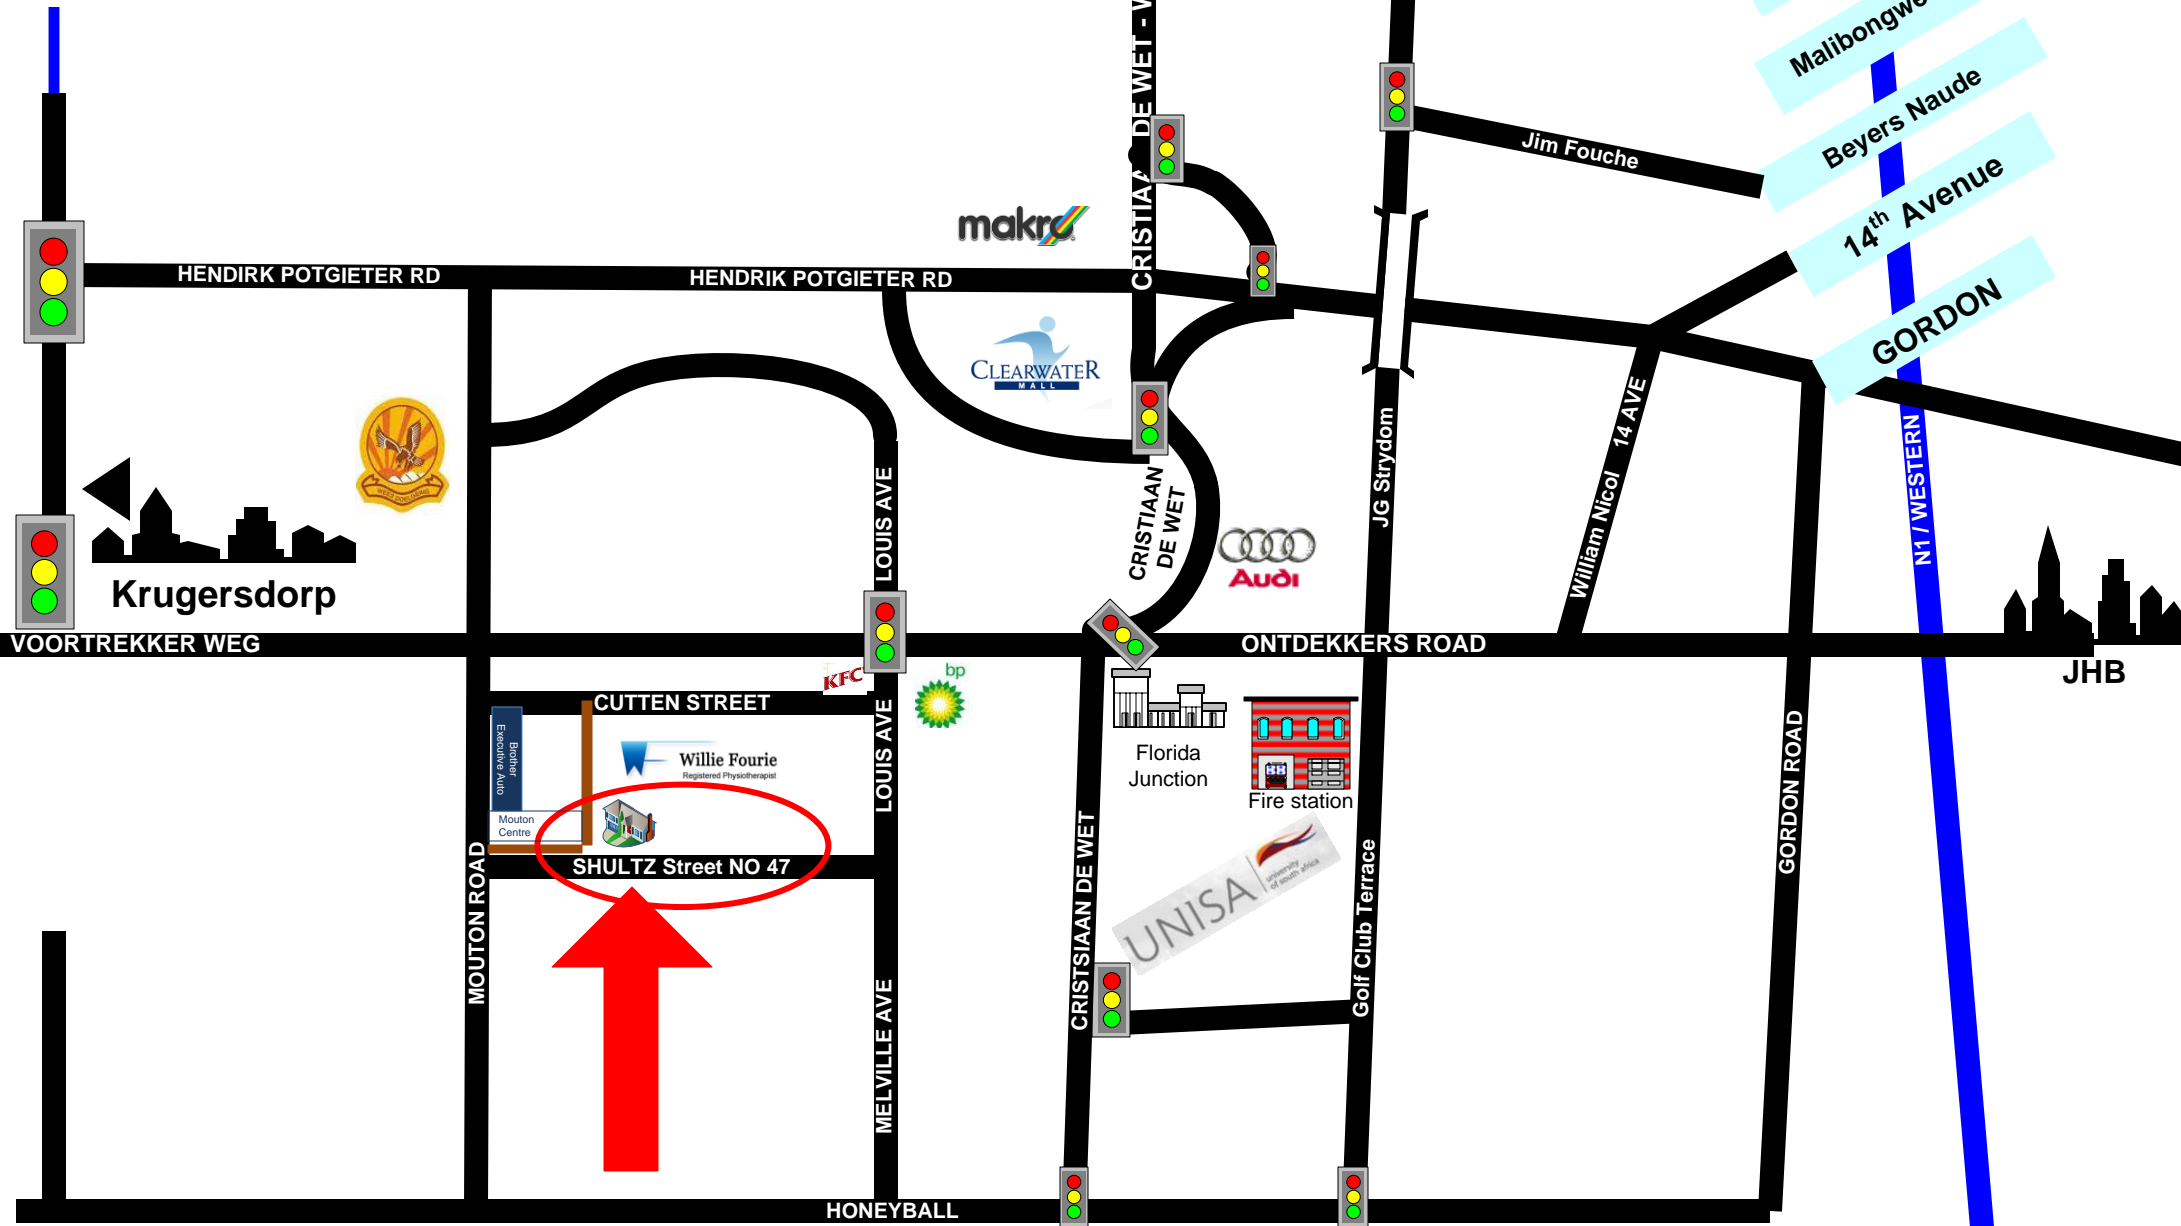

14th Avenue

GORDON

N1 / WESTERN

JHB

Willie Fourie
Registered Physiotherapist

SHULTZ Street NO 47

Brother Executive Auto
Mouton Centre

HONEYBALL

MELVILLE AVE

LOUIS AVE

LOUIS AVE

UNISA
University of South Africa

Florida Junction

Fire station

Krugersdorp

HENDRIK POTGIETER RD

HENDRIK POTGIETER RD

ONTDEKKERS ROAD

CUTTEN STREET

KFC

CRISTIAAN DE WET

CRISTIAAN DE WET

CRISTIAAN DE WET - WITKOPPEN

Golf Club Terrace

JG Strydom

William Nicol 14 AVE

Jim Fouche

GORDON ROAD

VOORTREKKER WEG

HENDRIK POTGIETER RD

MOUTON ROAD